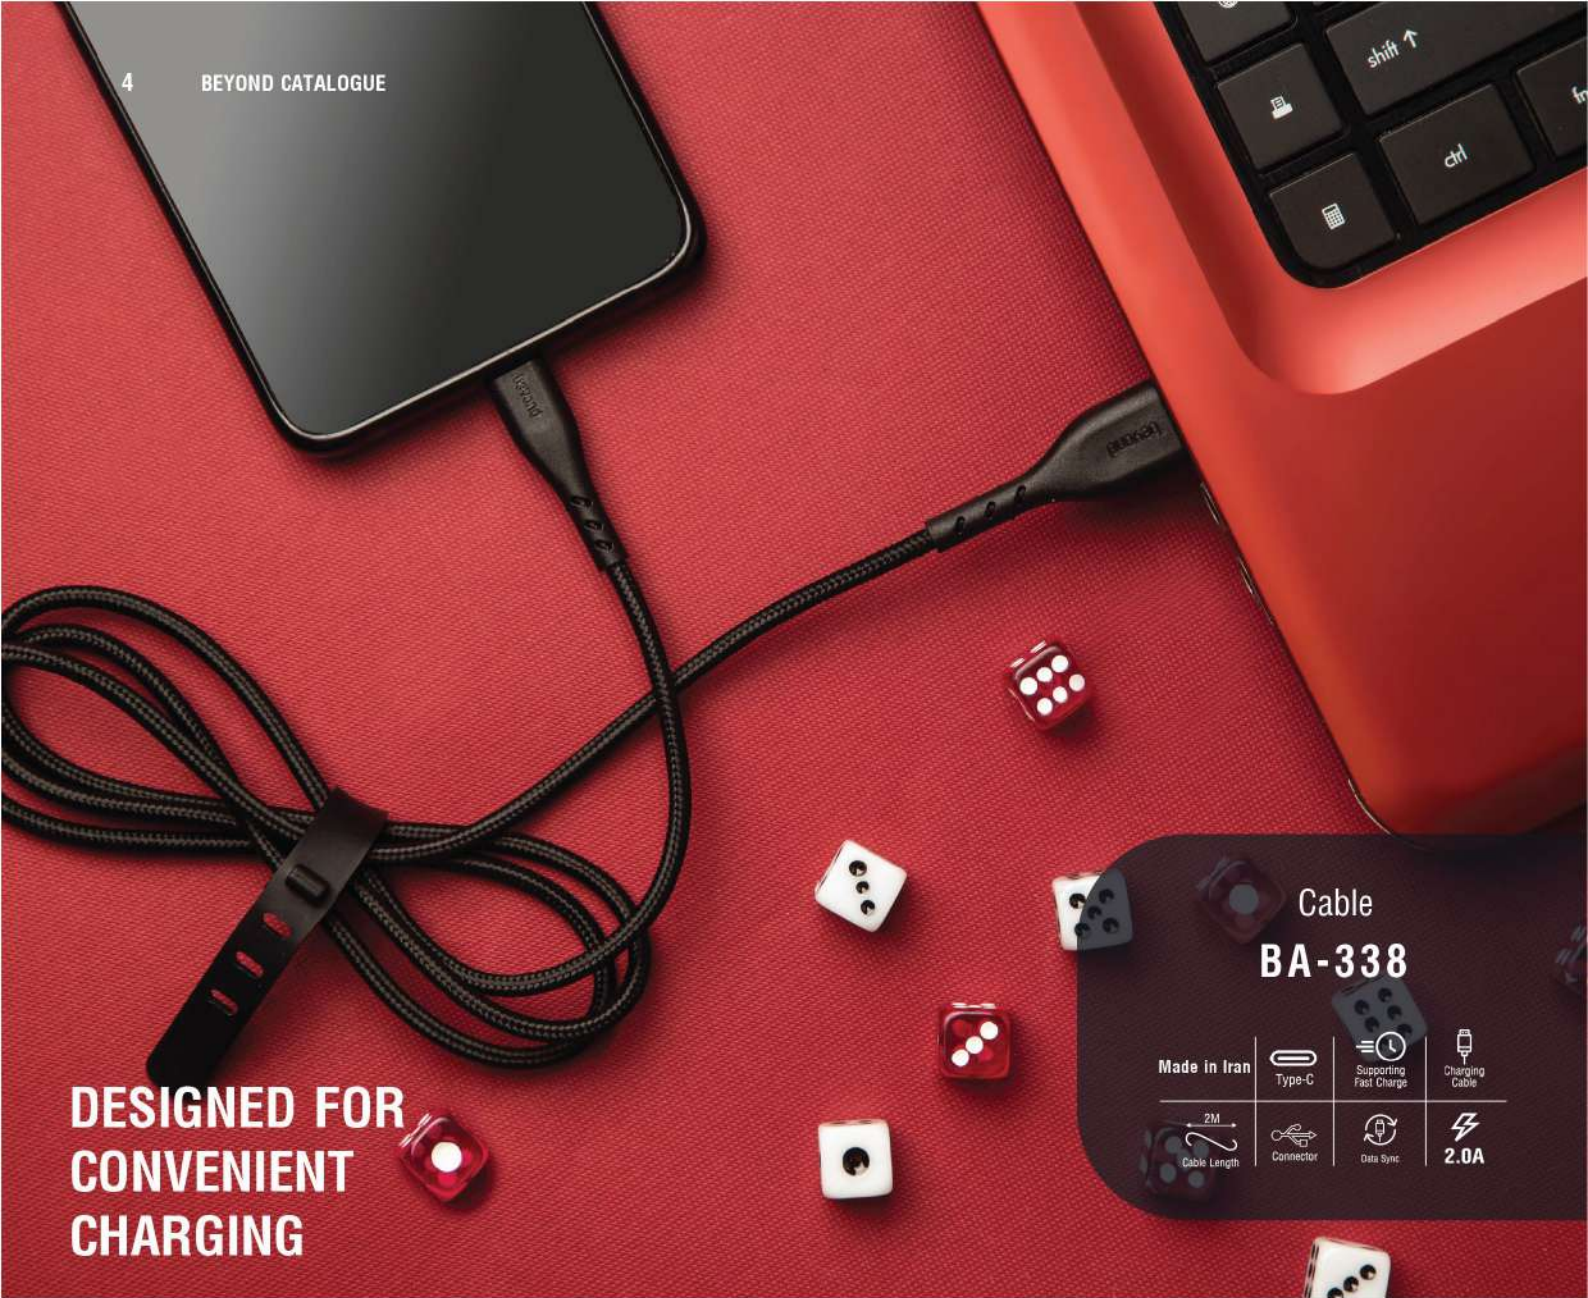

BA-1030

with LED	Wireless Charger	Micro USB Cable
≤8mm Working Distance	≥80% Efficiency	Dimensions 92 (L) 92 (W) 10 (H)mm
5V/2A 9V/1.67A Input	10W(max) 7.5W Output	75gr

**DESIGNED FOR
CONVENIENT
CHARGING**